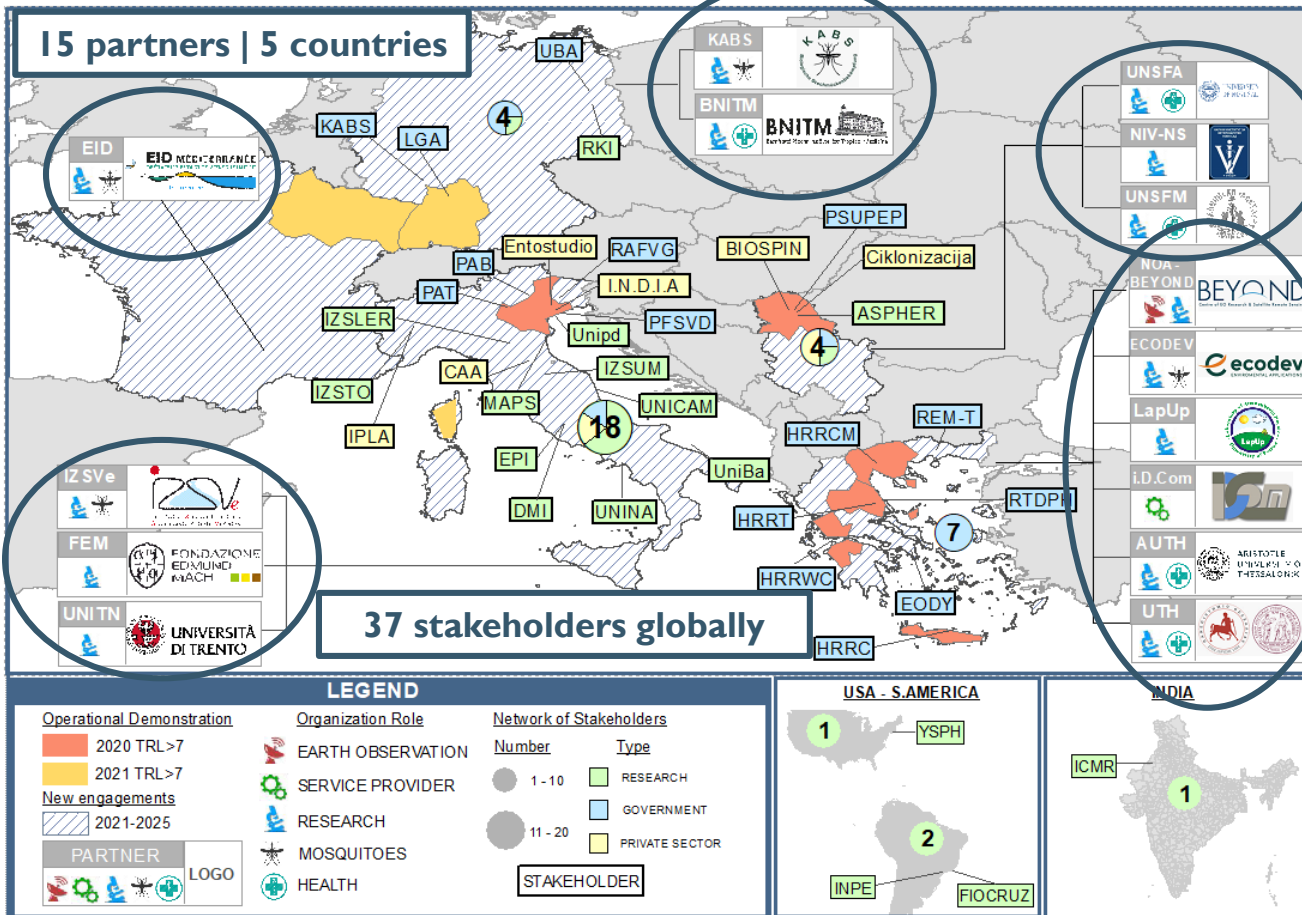

GEO VIRTUAL SYMPOSIUM 2021

Earth Observation for Climate Change and Mosquito-Borne Diseases

23 June 2021

Dr. Haris Kontoes | Research Director

BEYOND Centre of Earth Observation
Research & Satellite Remote Sensing
National Observatory of Athens

Mosquito-Borne Diseases in Europe

An emerging threat

Key trends driving the re-emergence of mosquito-borne diseases:

- Changing climatic and ecological conditions
- Global travel and trade
- Human behavior
- Rapid and unplanned urbanization

Action Group EO4EViDence (Earth Observation for Epidemics of Vector-Borne Diseases)

EYWA is a vision, a network, a European and even global standard

EYWA offers a scalable, reliable and sustainable early warning system, relying on Earth observation big data combined with entomological, epidemiological and socioeconomic data, to forecast and monitor Mosquito-Borne Diseases.

**EYWA is built on the
GEO triptych:**

**ADVOCATE
ENGAGE
DELIVER**

The EYWA consortium

EYWA in a nutshell

- Plethora of satellite Earth Observation data
- Entomological, epidemiological, crowdsourced, socioeconomic and auxiliary data
- State-of-the-art technological tools for entomological and epidemiological risk forecast at various scales and time frames
- Fully operational implementation in 9 regions of Europe, in Greece, Italy, France, Serbia, and Germany
- Supports targeted Mosquito control and surveillance actions and averts MB human cases