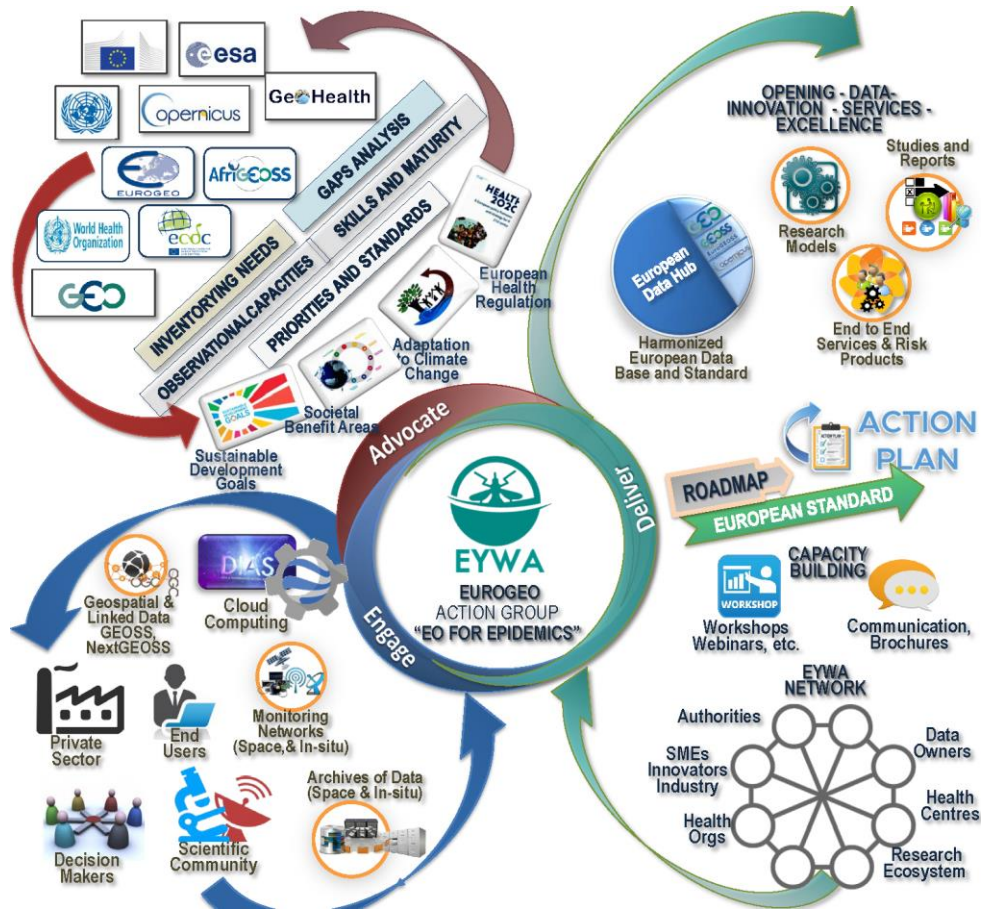

Mosquito-Borne Diseases in Europe

An emerging threat

Key trends driving the re-emergence of mosquito-borne diseases:

- Changing climatic and ecological conditions
- Global travel and trade
- Human behavior
- Rapid and unplanned urbanization

Action Group EO4EViDence (Earth Observation for Epidemics of Vector-Borne Diseases)

EYWA is a vision, a network, a European and even global standard

EYWA offers a scalable, reliable and sustainable early warning system, relying on Earth observation big data combined with entomological, epidemiological and socioeconomic data, to forecast and monitor Mosquito-Borne Diseases.

**EYWA is built on the
GEO triptych:**

**ADVOCATE
ENGAGE
DELIVER**

The EYWA consortium

EYWA in a nutshell

- Plethora of satellite Earth Observation data
- Entomological, epidemiological, crowdsourced, socioeconomic and auxiliary data
- State-of-the-art technological tools for entomological and epidemiological risk forecast at various scales and time frames
- Fully operational implementation in 9 regions of Europe, in Greece, Italy, France, Serbia, and Germany
- Supports targeted Mosquito control and surveillance actions and averts MB human cases

Leveraging scientific knowledge and ultimately proving that EO can upend our understanding in the field of epidemics

The pivotal role of EYWA is to become a key lever for Public Health authorities and decision makers, support preparedness and timely strategic design of the health system response actions, and raise citizens awareness on the expected risk, with a view to fight Mosquito-Borne Diseases