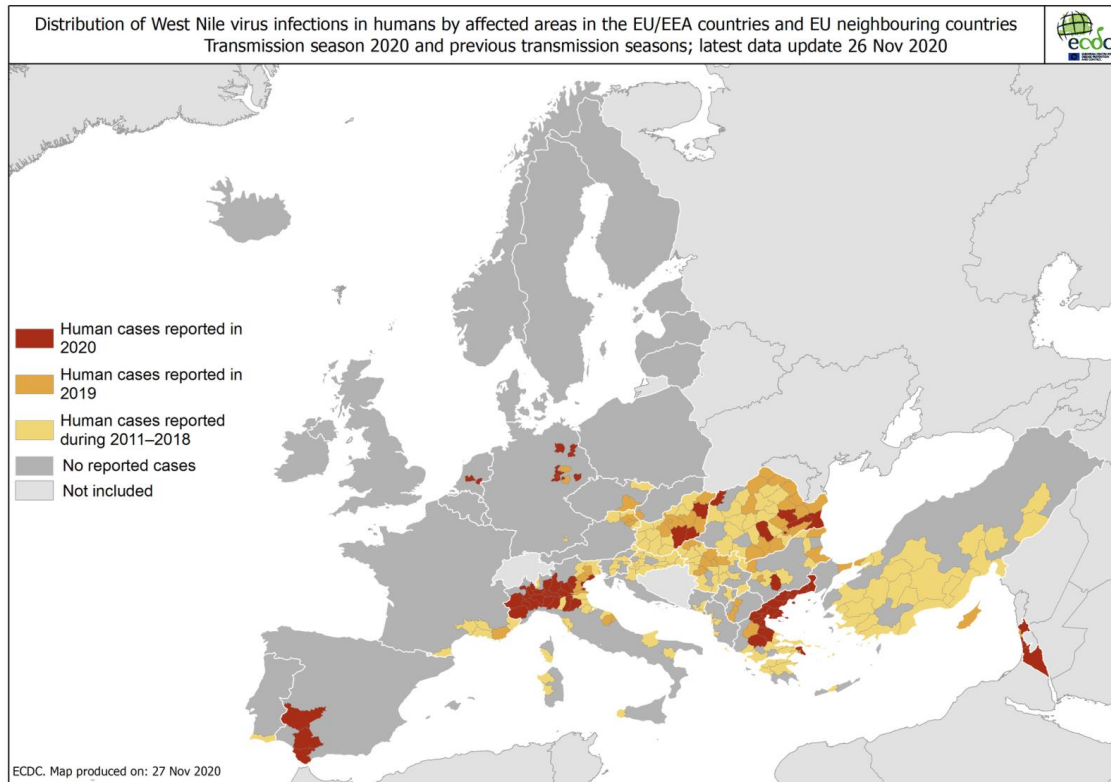

GEO VIRTUAL SYMPOSIUM 2021

Earth Observation for Climate Change and Mosquito-Borne Diseases

23 June 2021

Dr. Haris Kontoes | Research Director

BEYOND Centre of Earth Observation
Research & Satellite Remote Sensing
National Observatory of Athens

Mosquito-Borne Diseases in Europe

An emerging threat

Key trends driving the re-emergence of mosquito-borne diseases:

- Changing climatic and ecological conditions
- Global travel and trade
- Human behavior
- Rapid and unplanned urbanization

Action Group EO4EViDence (Earth Observation for Epidemics of Vector-Borne Diseases)

EYWA is a vision, a network, a European and even global standard

EYWA offers a scalable, reliable and sustainable early warning system, relying on Earth observation big data combined with entomological, epidemiological and socioeconomic data, to forecast and monitor Mosquito-Borne Diseases.

**EYWA is built on the
GEO triptych:**

**ADVOCATE
ENGAGE
DELIVER**

The EYWA consortium

EYWA in a nutshell

- Plethora of satellite Earth Observation data
- Entomological, epidemiological, crowdsourced, socioeconomic and auxiliary data
- State-of-the-art technological tools for entomological and epidemiological risk forecast at various scales and time frames
- Fully operational implementation in 9 regions of Europe, in Greece, Italy, France, Serbia, and Germany
- Supports targeted Mosquito control and surveillance actions and averts MB human cases